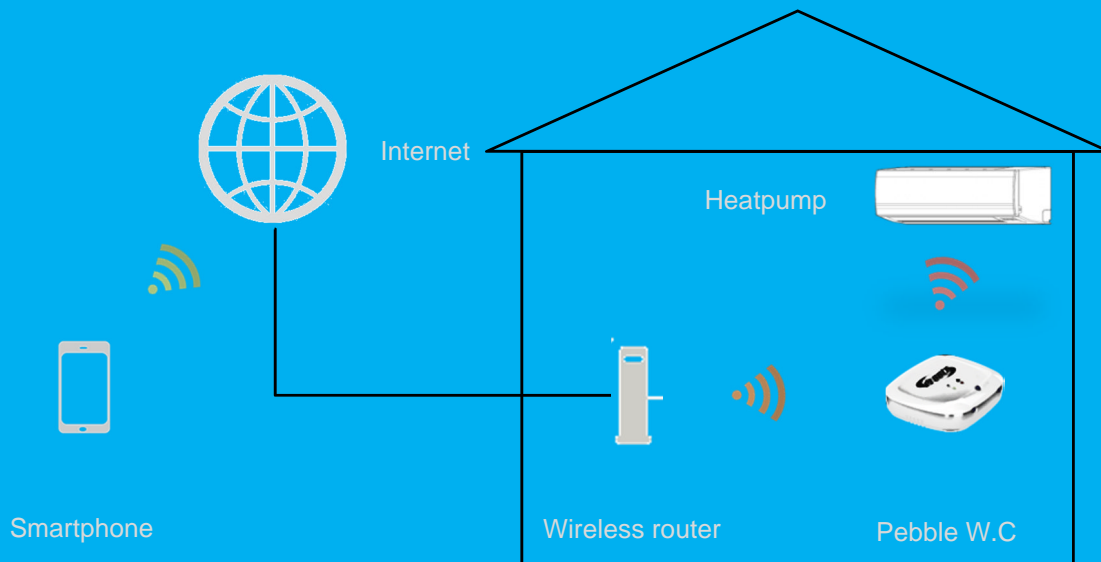

Colours: available in Stone white or Titanium black