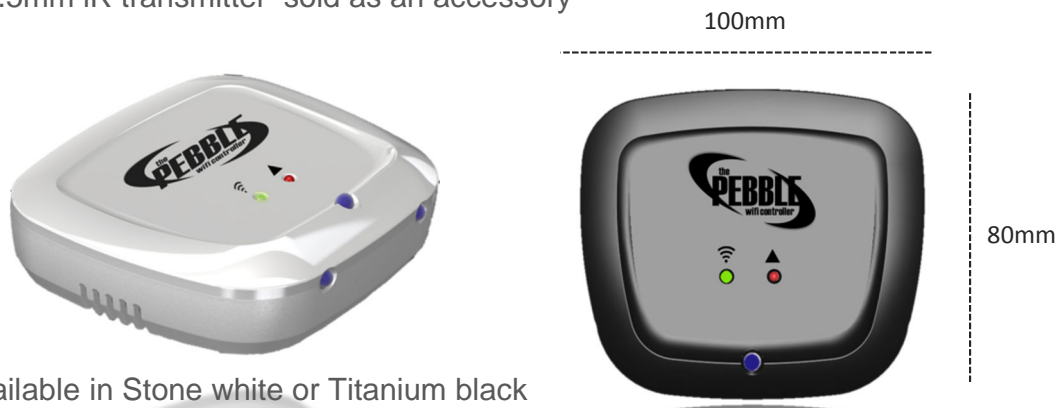

Communication to your air-con/heat-pump is via three powerful infrared (iR) diodes each with a maximum emitting range of up to 15metres. Designed for various mounting options, The Pebble Wi-Fi controller has front and also top iR emitters with an optional fourth plug in iR Pebble emitter which allows for an even more flexible and discreet solution.

www.pebbleair.com

the PEBBLE wifi controller

Application areas

Residential homes, apartments, holiday homes, offices, school and commercial spaces.

Key features

- Multi branded air-con/heat-pump controller.
- Wireless infrared control of your air-con/heat-pump via our smartphone app Pebble Air.
- Highly secure user friendly connection through patented technology.
- Multi user application allows all connected users real-time control and readings
- Cloud based community broadcasting allowing new updates and software pushes
- Smart timer and 7 day weekly scheduler
- External 12v power supply (supplied)
- Optional 3.5mm iR transmitter sold as an accessory